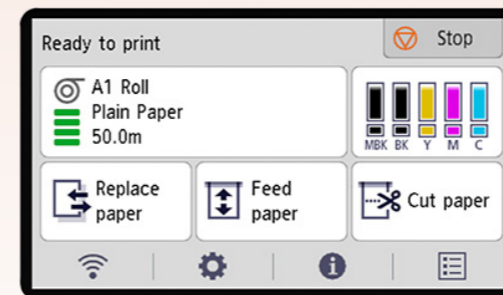

Print Speed

Conventional printers →

TM-5250/TM-5255 →

About 20% faster*

*Based on Canon internal testing using plain paper with continuous printing of A1 page per min

Print Borderless

The **TM-5250** and **TM-5255** allow for **borderless poster printing** on any size of roll paper with ease.

Vivid Red for Greater Details

The **new magenta ink** offers a more vivid red that enhances the details on printed photo images, posters and CAD drawings produced by the printer.

TM-5250

Designed for Convenience

The printer's **flat top space** allows for effortless roll paper replacement or the placement of output prints.

Roll paper balance and paper media details can also be easily retrieved from the printer through **automatic paper type detection**.