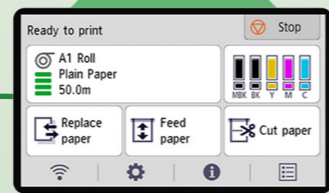

## Enhancing Details Through Vivid Red

The **new magenta ink** helps to deliver a vivid red that highlights important details on photos, posters as well as CAD drawings with greater clarity.

## Effortless User Operation

New design comes with **Front Accessory Box**

**Automatic paper type detection** also allows for paper media information and the printer's roll paper balance to be easily retrieved.