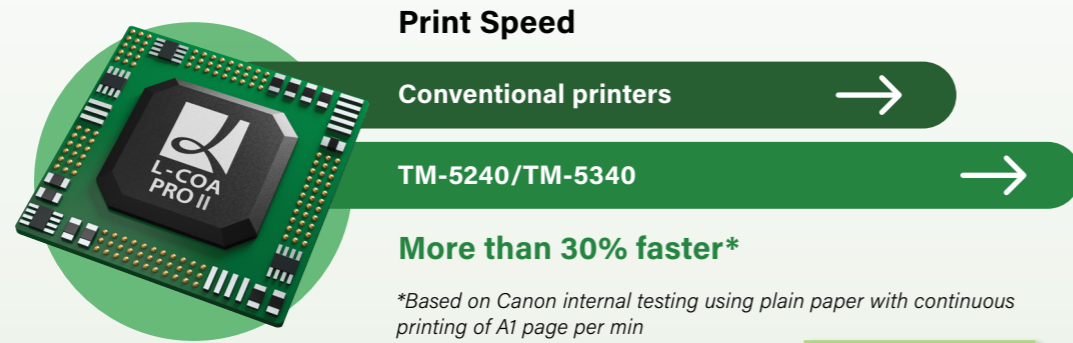

## Swift Speeds for Greater Productivity

The new **L-COA PRO II high-speed imaging processing chip** provides enhanced data processing power for the TM-5240 and TM-5340, enabling faster turnaround times from sleep mode as well as continuous printing for greater productivity overall.